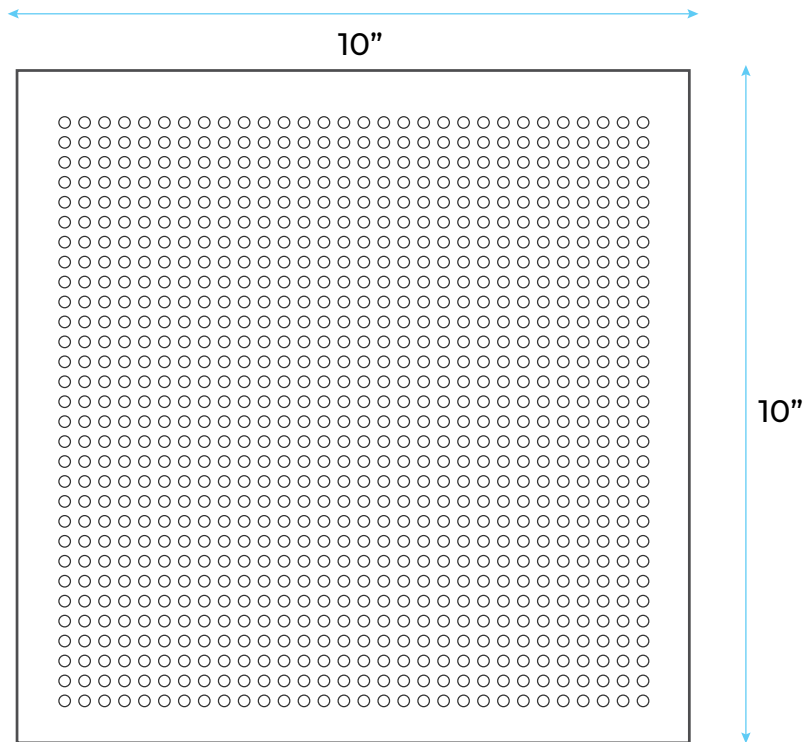

FONTANA NAPOLI LUXURY BRASS BRUSHED GOLD WALL MOUNT RAINFALL SHOWER SYSTEM SPECS

Specifications

- INSTALLATION TYPE: WALL MOUNT
- SURFACE TREATMENT: BRUSHED GOLD
- NUMBER OF HANDLES: DUAL HANDLE
- VALVE CORE MATERIAL: CERAMIC

Shower Head Size:

Flow Rate
1.8 GPM / 6.8 LPM (rain Shower);

Hand Shower Size:

Flow rate 2.5 GPM (9.5 LPM).

Mixer Connection :

Body Jets Size:

Feature: Can rotate 360 degrees
Flow Rate: 1.5 GPM / 5.7 LPM (each
Bodyspray)