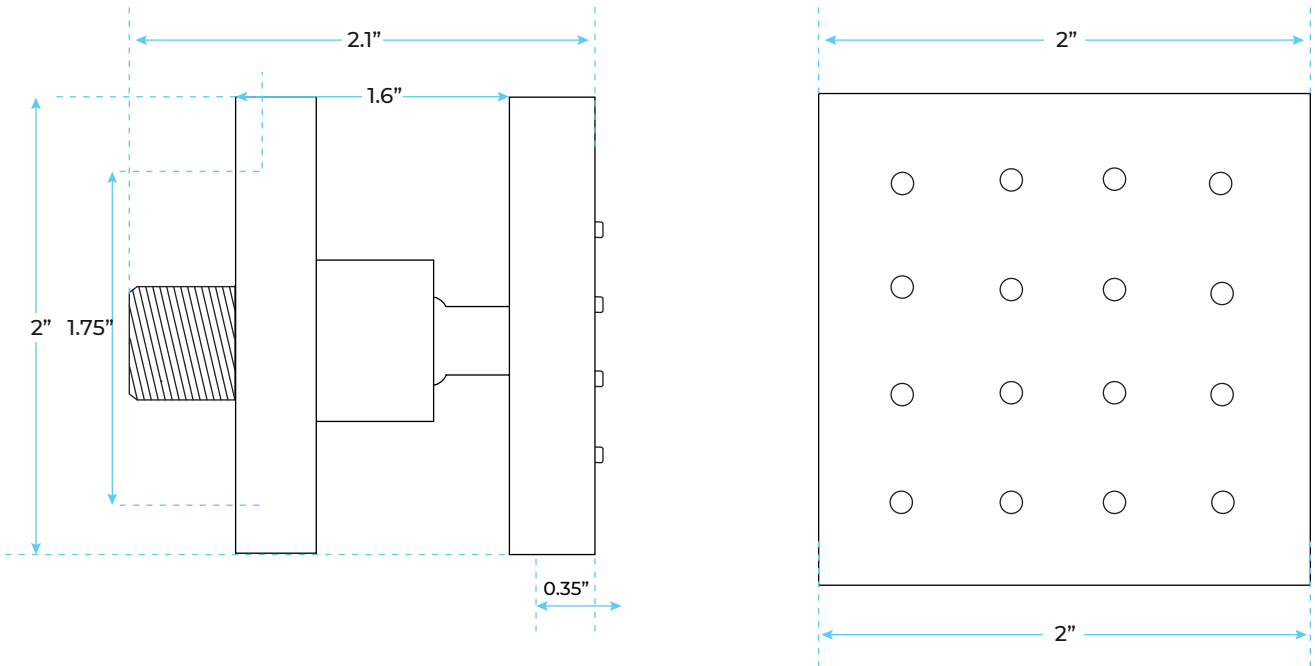

Shower Head Size:

Flow Rate
1.8 GPM / 6.8 LPM (rain Shower);

Hand Shower Size:

Flow rate 2.5 GPM (9.5 LPM).

Mixer Connection :

Body Jets Size:

Feature: Can rotate 360 degrees
Flow Rate: 1.5 GPM / 5.7 LPM (each
Bodyspray)