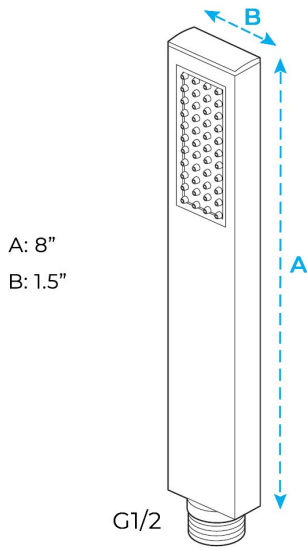

FONTANA NAPOLI LUXURY BRASS BRUSHED GOLD WALL MOUNT RAINFALL SHOWER SYSTEM SPECS

Specifications

- INSTALLATION TYPE: WALL MOUNT
- SURFACE TREATMENT: BRUSHED GOLD
- NUMBER OF HANDLES: DUAL HANDLE
- VALVE CORE MATERIAL: CERAMIC

Shower Head Size:

Flow Rate
1.8 GPM / 6.8 LPM (rain Shower);

Hand Shower Size:

Flow rate 2.5 GPM (9.5 LPM).

Mixer Connection :

Body Jets Size:

Feature: Can rotate 360 degrees
Flow Rate: 1.5 GPM / 5.7 LPM (each
Bodyspray)