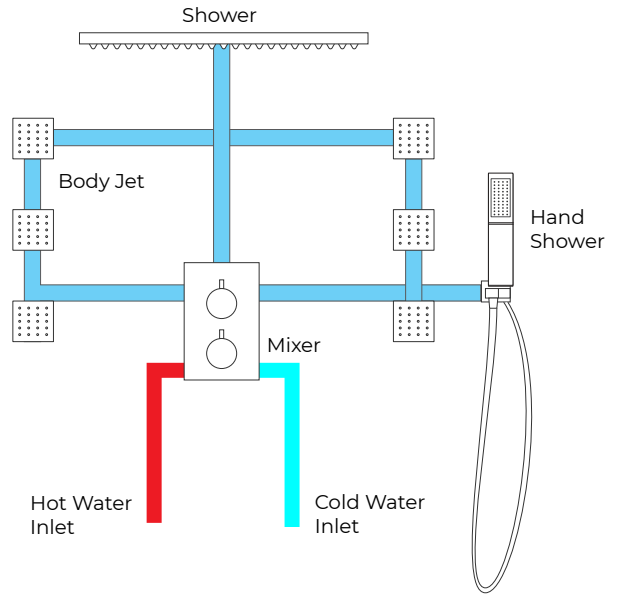

FONTANA NAPOLI LUXURY BRASS BRUSHED GOLD WALL MOUNT RAINFALL SHOWER SYSTEM SPECS

Specifications

- INSTALLATION TYPE: WALL MOUNT
- SURFACE TREATMENT: BRUSHED GOLD
- NUMBER OF HANDLES: DUAL HANDLE
- VALVE CORE MATERIAL: CERAMIC

Shower Head Size:

Flow Rate
1.8 GPM / 6.8 LPM (rain Shower);

Hand Shower Size:

Flow rate 2.5 GPM (9.5 LPM).

Mixer Connection :

Body Jets Size:

Feature: Can rotate 360 degrees
Flow Rate: 1.5 GPM / 5.7 LPM (each
Bodyspray)